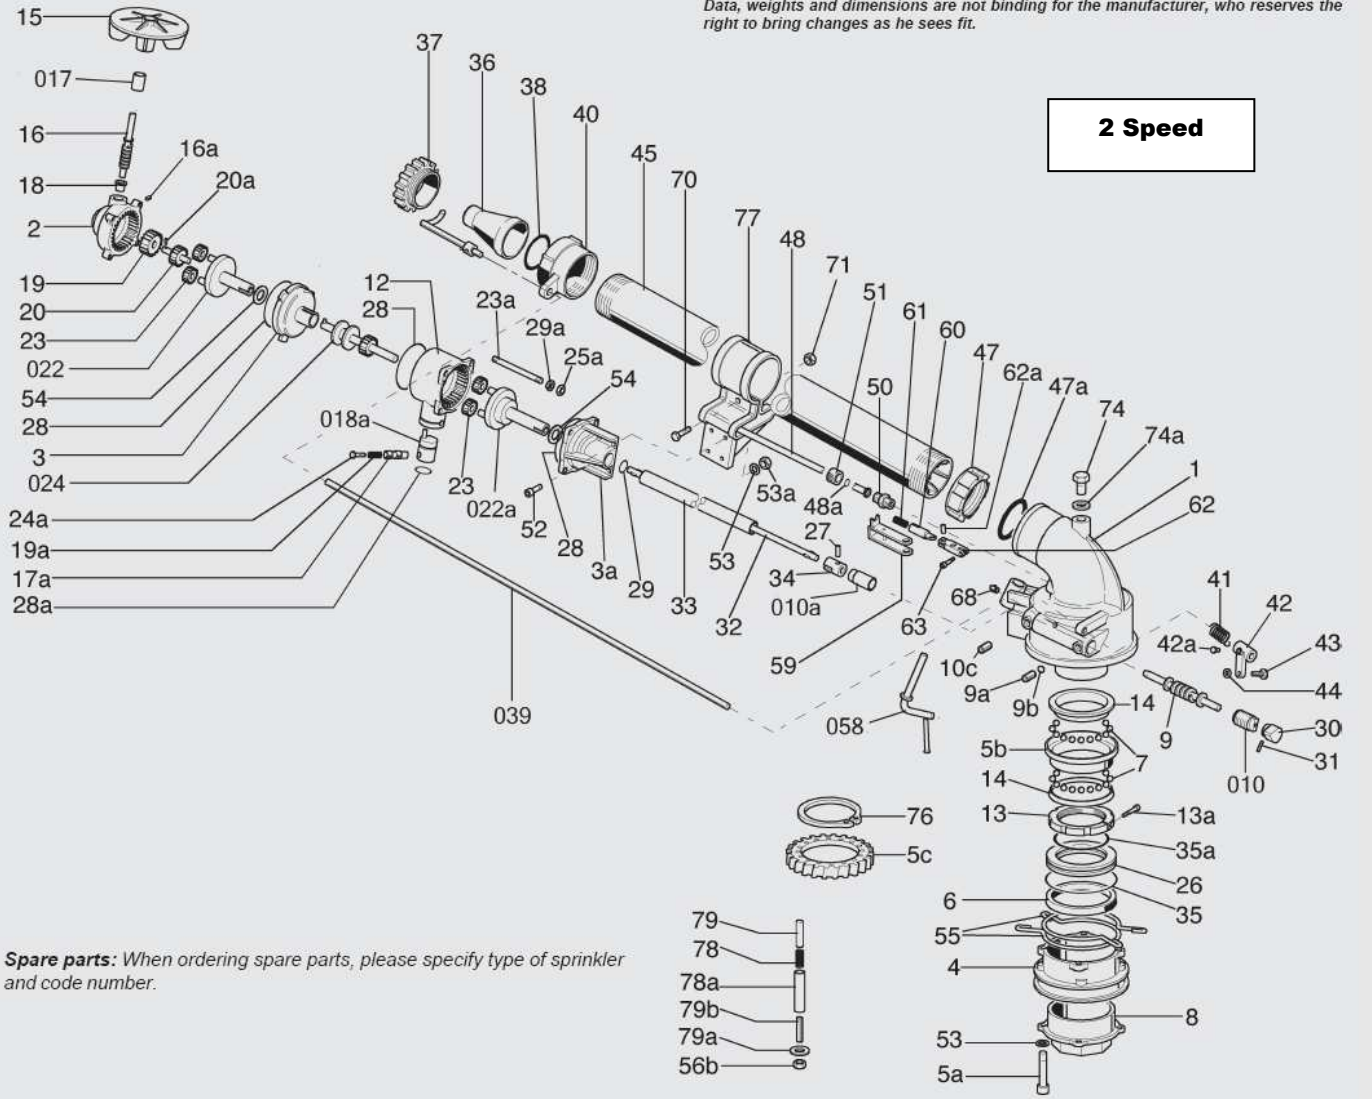

Data, weights and dimensions are not binding for the manufacturer, who reserves the right to bring changes as he sees fit.

**2 Speed**

**Spare parts:** When ordering spare parts, please specify type of sprinkler and code number.