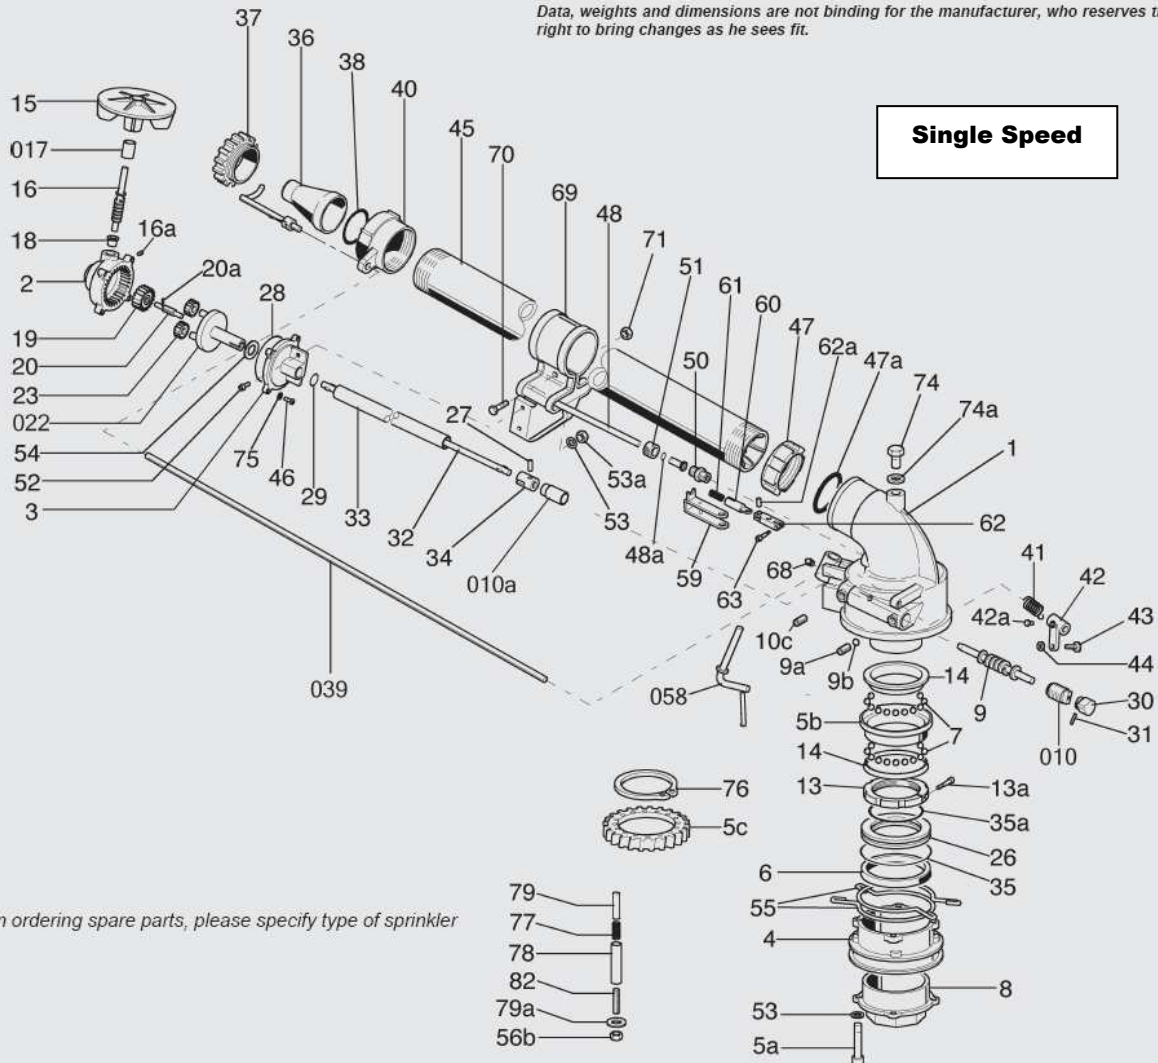

Data, weights and dimensions are not binding for the manufacturer, who reserves the right to bring changes as he sees fit.

Spare parts: When ordering spare parts, please specify type of sprinkler and code number.

Code	Fig No.	Qty	Description	Code	Fig No.	Qty	Description	Code	Fig No.	Qty	Description
140301kit	01	1	Sprinkler body	140323	23	3	Slow speed gear	140355	55	2	Inversion ring
140300G	02		Complete gearbox	140326	26	1	O-ring	140356	56	1	Cover for lever
140302	2	1	Gearbox	140328	28	3	O-ring	140356a	56a	1	Screw
140303	3	1	Gearbox cover	140329	29	1	O-ring	140356b	56b	1	Nut 4MA
140304	4	1	Body support	140330	30	1	Cam	140358kit	058	1	Central shaft
140305	5	1	Crown	140331	31	1	Elastic pin	140359kit	059	1	Inversion fork
140305a	5a	4	Screw	140332	32	1	Shafting bar	140359a	59a	1	Pin for fork
140305b	5b	1	Ring body support	140333	33	1	Shafting bar cover	140360	60	1	Spring house
140305c	5c	1	Ring	140113a	35	1	O-ring	140361	61	1	Inversion spring
140306	6	1	U-packing crown	140335a	35a	1	O-ring	140362kit	062	1	Vice for inversion lever
140112	7	52	Sphere	140336	36	3	Main Nozzle	140362a	62a	1	Pin for vice
140308	8	1	Threaded body support	140117	37	1	Nozzle lock ring	140363	63	1	Screw
140309	9	1	Endless screw	140338	38	1	Packing for nozzle O-ring	140364a	64a	1	Spring for bolt
140309a	9a	1	Grub screw	140339kit	039	1	Jet-breaker	140365	65	1	Inversion lever bearing
140309b	9b	1	Plug	140340	40	1	Pipe-head	140366	66	1	DU-Bearing for gearbox
140310kit	010	1	Threaded bearing	140341	41	1	Jet breaker spring	140367	67	1	DU-Bearing
140310akit	010a	1	Internal bearing	140342kit	042	1	Complete jet-breaker lever	140368	68	2	Grease nipple
140310b	10b	2	Washer	140342a	42a	1	Screw	140369	69	1	Gearbox support
140310c	10c	1	Grub screw	140343	43	1	Screw for lever	140370	70	1	Screw 8x25
140311	11	1	Pinion bearing	140344	44	1	Nut for lever	140371	71	1	Nut
140313	13	1	Threaded ring for crown	140345	45	1	Principal pipe	140372	72	2	Grub screw
140313a	13a	1	Screw	140346	46	4	Screw	140373a	73a	1	Elastic pin
140314	14	2	Ball bearing ring	140347	47	1	Locking ring for pipe	140374	74	1	Plug
140315	15	1	Propeller	140347a	47a	1	O-ring	140374a	74a	1	Washer
140316	16	1	Endless screw	140348	48	1	Secondary pipe	140375	75	4	Washer
140316a	16a	1	Grub screw	140348a	48a	1	O-ring	140376	76	1	Fastener Ring
140317kit	017	1	Bearings house	140350	50	1	Secondary nozzle	140377	77	1	Spring
140318	18	1	Blind bearing	140351	51	1	Ferrule	140397kit	078	1	Complete Unlocking Kit
140319	19	1	Toothed wheel	140352	52	2	Screw	140378b	78	1	Spacer
140320	20	1	Gearbox pinion	140353	53	6	Washer grower d.6	140379	79	1	Shafting bar
140320a	20a	2	Pin for pinion	140353a	53a	2	Nut	140379a	79a	1	Washer
141422kit	022	1	Planetary	140354	54	1	Washer	140379b	82	1	Prisoner