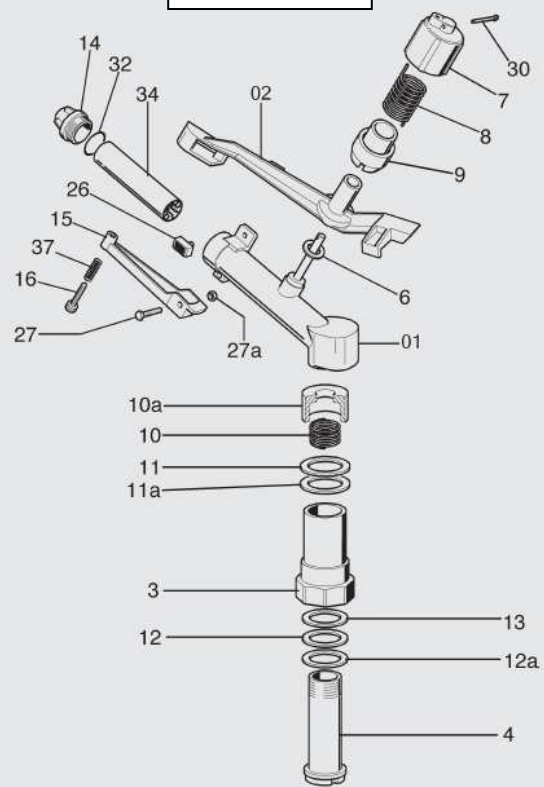

Full Circle

Spare parts: When ordering spare parts, please specify type of sprinkler and code number.

Data, weights and dimensions are not binding for the manufacturer, who reserves the right to bring changes as he sees fit.

Code	Fig No.	Qty	Description	Code	Fig No.	Qty	Description	Code	Fig No.	Qty	Description
			PART CIRCLE								FULL CIRCLE
143701kit	01	1	Sprinkler Body	141825a	25a	1	Spring	141801kit	01	1	Sprinkler Body
141802kit	02	1	Arm	141826	26	1	Knob	141802kit	02	1	Arm
141802a	2a	1	Arm Bearing	141827a	27a	1	Nut	141802a	2a	1	Arm Bearing
141803	3	1	External Body	141830	30	1	Cap Split Pin	141803	3	1	External Body
141804	4	1	Internal Body	141832	32	1	O-Ring 3106	141804	4	1	Internal Body
141806	6	1	Shaft Washer	141834	34	1	Water Rectifier	141806	6	1	Shaft Washer
141807	7	1	Arm Spring Cap	141837	37	1	Jet Breaker Spring	141807	7	1	Arm Spring Cap
141808	8	1	Arm Spring	143738	38	1	Washer	141808	8	1	Arm Spring
141809	9	1	Spring Support					141809	9	1	Spring Support
141810	10	1	Friction Spring					141810	10	1	Friction Spring
141810a	10a	1	Friction Spring Cover					141810a	10a	1	Friction Spring Cover
141811	11	1	Friction Washer					141811	11	1	Friction Washer
141812	11a	1	Teflon Washer					141812	11a	1	Teflon Washer
141812	12	1	Teflon Washer					141812	12	1	Teflon Washer
141812a	12a	1	Vulk Washer					141812a	12a	1	Vulk Washer
141813	13	1	Rubber Washer					141813	13	1	Rubber Washer
141814	14	3	Main Nozzle					141814	14	3	Main Nozzle
141815kit	015	1	Complete Jet Breaker					141815kit	015	1	Complete Jet Breaker
141815	15	1	Jet Breaker					141815	15	1	Jet Breaker
141816	16	1	Jet Breaker Screw					141816	16	1	Jet Breaker Screw
141817	17	1	Stopper Ring					141826	26	1	Knob
143718kit	018		Complete Inversion Ring								
141817	18	1	Stopper Ring					141827	27	1	Screw
143719kit	019	1	Primary Lever					141827a	27a	1	Nut
143719a	19a	1	Pin For Lever					141830	30	1	Cap Split Pin
143720kit	020	1	Secondary Lever					141832	32	1	O-Ring
143720a	20a	1	Pin For Lever					141834	34	1	Water Rectifier
143721	21	1	Spring House					141835	35	1	Wedge
143722	22	1	Inversion Spring					141836	36	1	Washer
143724	24	1	Inversion Lever Cover					141837	37	1	Spring
143725kit	025	2	Inversion Screw					141838	38	1	Nut