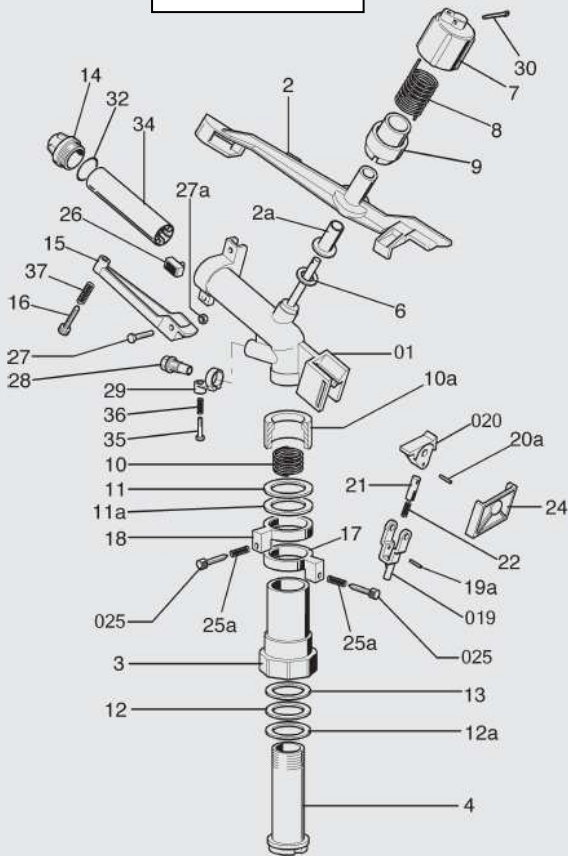

Part Circle

Full Circle

Spare parts: When ordering spare parts, please specify type of sprinkler and code number.

Data, weights and dimensions are not binding for the manufacturer, who reserves the right to bring changes as he sees fit.