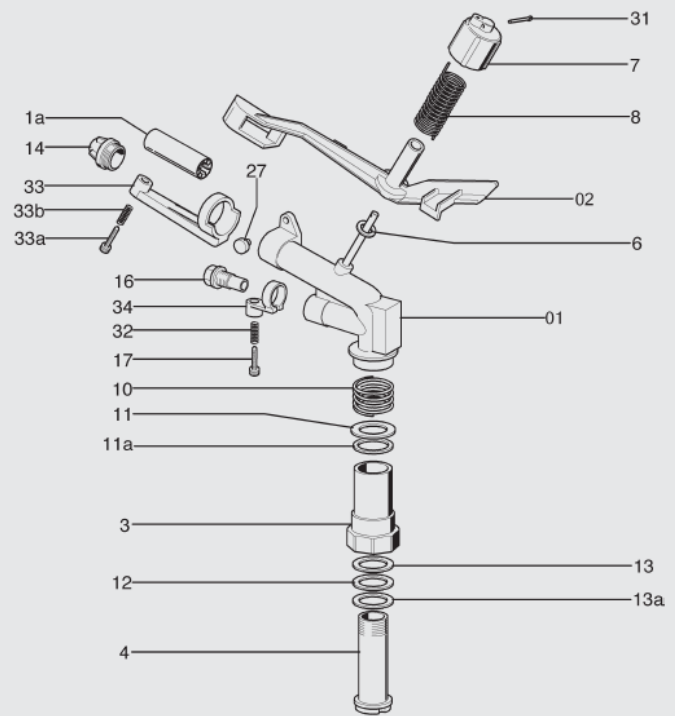

Part Circle

Full Circle

Spare parts: When ordering spare parts, please specify type of sprinkler and code number.

Data, weights and dimensions are not binding for the manufacturer, who reserves the right to bring changes as he sees fit.