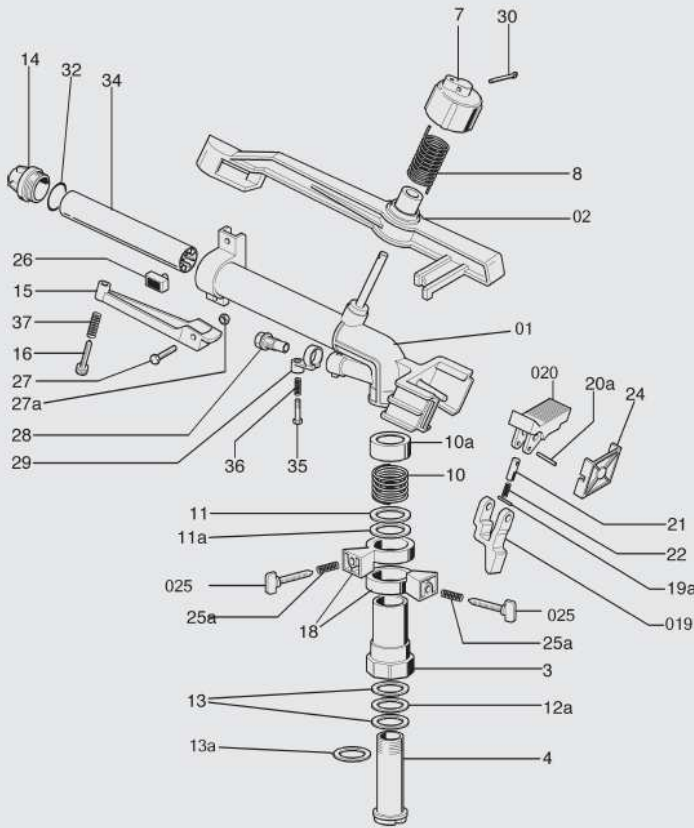

a settori

circolare

**Spare parts:** When ordering spare parts, please specify type of sprinkler and code number.

Data, weights and dimensions are not binding for the manufacturer, who reserves the right to bring changes as he sees fit.