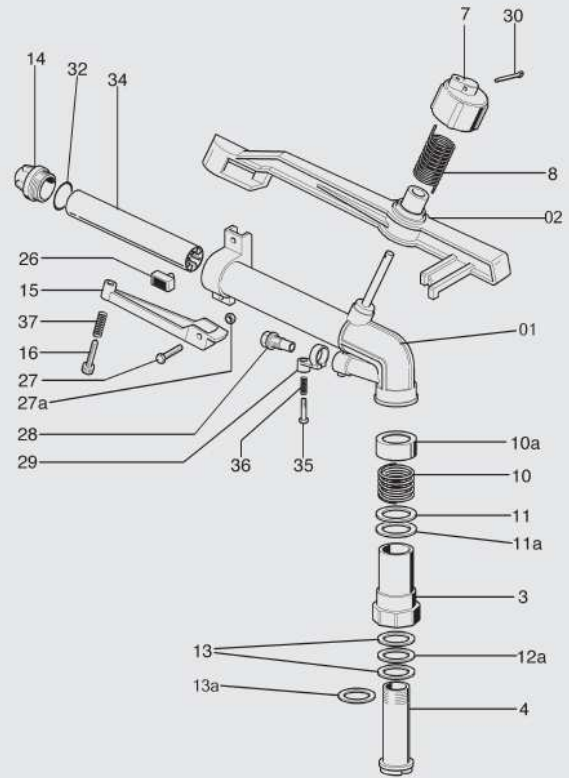

a settori

circolare

**Spare parts:** When ordering spare parts, please specify type of sprinkler and code number.

Data, weights and dimensions are not binding for the manufacturer, who reserves the right to bring changes as he sees fit.