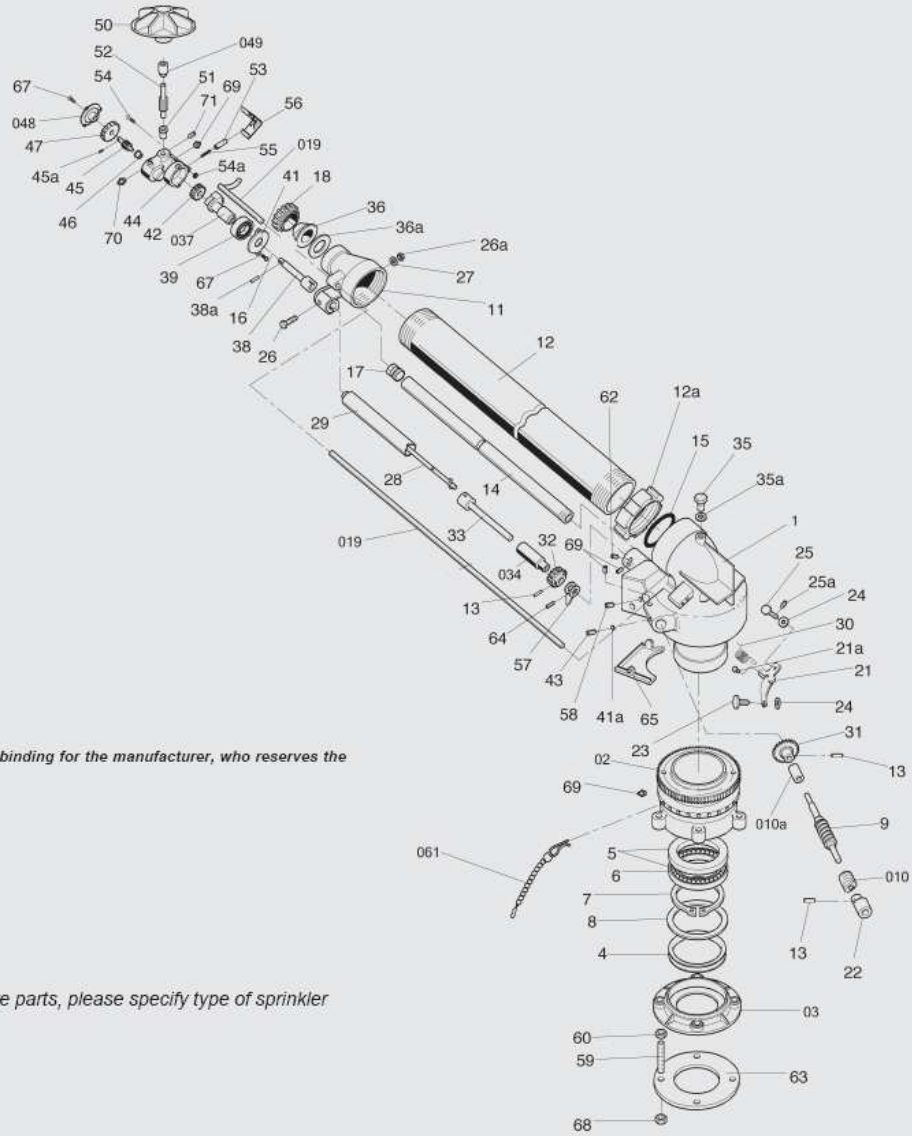

IB International Pty Ltd
PO Box 5481 Manly Qld 4179
Ph: 07 3348 8300 Fax: 07 3348 8900
Mob: 0408 379 619 Web: www.ibinternational.com.au

Big River

Data, weights and dimensions are not binding for the manufacturer, who reserves the right to bring changes as he sees fit.

Spare parts: When ordering spare parts, please specify type of sprinkler and code number.

Code	Fig	Qty	Description	Code	Fig No.	Qty	Description	Code	Fig No.	Qty	Description
142101	1	1	Sprinkler Body	142126	26	1	Screw	142145kit	045	1	Complete Pinion
142102kit	02	1	Crown	142126a	26a	1	Nut	142146	46	1	Pinion Bearing
142103kit	03	1	Body Support	142127	27	1	Washer	140319	47	1	Toothed Wheel
142104	4	1	U-Packing	142128	28	1	Shafting Bar	142148kit	048	1	Cover With Bearing
142105	5	2	Ball Bearing Ring	142129	29	1	Shafting Bar Cover	140317kit	049	1	Bearing House
142106	6	30	Sphere	142130	30	1	Spring For Lever	140367	49a	1	Du-Bearing
142107	7	1	Fastener Ring	142131	31	1	Lateral Bevel Pinion	142150	50	1	Propeller
142108	8	1	U-Packing Ring	142132	32	1	Central Bevel Pinion	142151	51	1	Blind Bearing
142109	9	1	Endless Screw Body	142133kit	033	1	Shaft	140316	52	1	Endless Screw
140310b	9a	2	Washer	142134kit	034	1	Shaft Bearing	142153	53	1	Spring House
140310kit	010	1	Threaded Bearing	142134a	34a	1	Washer	142154	54	1	Screw
142110akit	010a	2	Internal Bearing	140374	35	1	Plug	142154a	54a	1	Nut
142111	11	1	Pipe Head	140374a	35a	1	Washer	142155	55	1	Inversion Spring
142112	12	1	Principal Pipe	142136	36	3	Main Nozzle	142156	56	1	Cover
142112a	12a	1	Ferrule For Pipe	140338	36a	1	Packing For Nozzle	142157	57	1	Inversion Lever
142112kitg	012	1	Complete Principal Pipe	142136b	36b	1	Rubber Nozzle	140310c	58	1	Grub Screw
140331	13	3	Elastic Pin	142136i	36i	1	Flip Nozzle	142159	59	4	Stud Bolt
142114	14	1	Secondary Pipe	142137kit	037	1	Gearbox Support	142160	60	4	NUT
142115	15	1	O-Ring For Pipe	142138	38	1	Gearbox Shaft	142161kit	061	1	Inversion Cotter Pin
140373a	16	1	Elastic Pin	142138a	38a	1	Elastic Pin	142162	62	1	Grub Screw
142117	17	1	Secondary Nozzle	142138kit	038	1	Complete Pin	142163	63	1	Body Support Packing
140117	18	1	Nozzle Lock Ring	142139	39	1	Du-Bearing	142164	64	1	Grub Screw
142119kit	019	1	Jet Breaker Bar	140366	40	1	Du-Bearing For Gearbox	142165	65	1	Inversion Lever Cover
140373	20	1	Stream Breaker Bearing	142141	41	1	Cover	142167	67	5	Screw
142121kit	021	1	Stream Breaker Lever	140309b	41a	1	Plug	142168	68	4	Nut
142121a	21a	1	Screw	142142	42	1	Gearbox Gear	140368	69	3	Grease Nipple
142122	22	1	Cam	142143	43	1	Grub Screw	142170	70	1	Grease Nipple
140343	23	1	Screw For Lever	142144	44	1	Gearbox	140316a	71	1	Grub Screw
140344	24	1	Nut For Lever	142144kit	044	1	Complete Gearbox	140368	76	3	Grease Nipple
142125	25	1	Lever Upper Screw	142145	45	1	Pinion				
142125a	25a	1	Elastic Pin	140320a	45a	1	Pin For Pinion