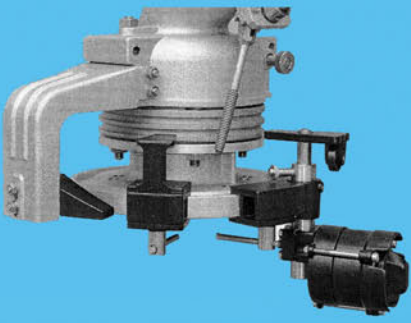

# IB

INTERNATIONAL

Rotor Kit is an automatic reversing kit to suit SIME Cannons. Fitted to Hard Hose Irrigators or Soft Hose Irrigators, it saves time, money and water. Rotor Kit allows the sprinkler to irrigate to the edge of the crop then after a pre-set time allows the gun to re-set its position for the rest of the irrigation run.

SIME Cannons available as Gear Drive or Impact Cannons with fixed or variable angle 13° to 43°

Distributed By: