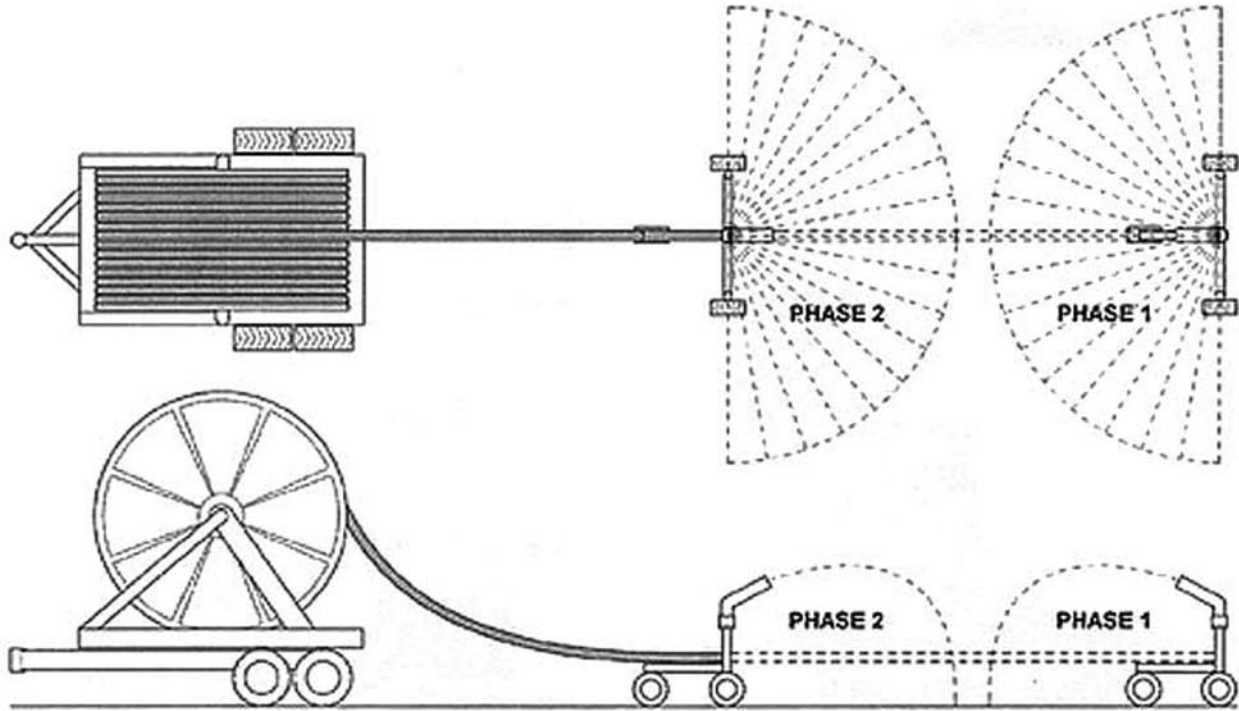

# IB

INTERNATIONAL

Rotor Kit is an automatic reversing kit to suit SIME Cannons. Fitted to Hard Hose Irrigators or Soft Hose Irrigators, it saves time, money and water. Rotor Kit allows the sprinkler to irrigate to the edge of the crop then after a pre-set time allows the gun to re-set its position for the rest of the irrigation run.