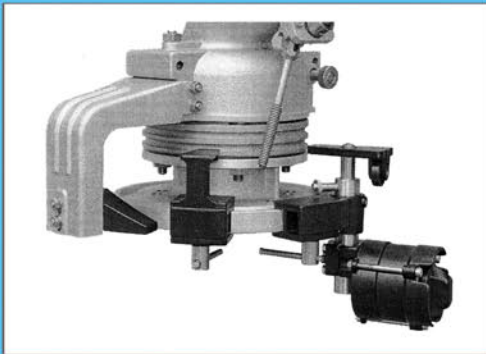

# IB

INTERNATIONAL

Rotor Kit is an automatic reversing kit to suit SIME Cannons. Fitted to Hard Hose Irrigators or Soft Hose Irrigators, it saves time, money and water. Rotor Kit allows the sprinkler to irrigate to the edge of the crop then after a pre-set time allows the gun to re-set its position for the rest of the irrigation run.

SIME Cannons available as Gear Drive or Impact Cannons with fixed or variable angle 13° to 43°

Distributed By: